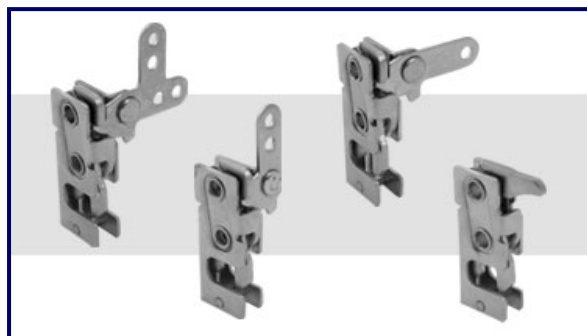

Product Spotlight: Rotary Action Latches from Southco®

Concordville, PA

Southco® announces its entry into the rotary action latch market with a family of products. Clancey is excited to deliver these sought after latches to our customers.

"Customers can expect the maximum amount of design flexibility from this product family," states Application Specialist Eric Clancey. "Southco® rotaries can be direct or remote activated, which allows you to position the latch where you need it."

Southco® offers mounting versatility with the rotary product line. Options include a through hole mount, or threaded mounts in either 1/4-20 and M6 sizes.

A standard striker bolt is available for customers who prefer not to have to fabricate their own strike shaft, or use a standard shoulder bolt.

This is great new product that offers a high quality alternative to the standard offerings in the market at a very attractive price. Clancey Application Specialists have samples with them for you to evaluate and they can cross reference your current part for a Southco replacement.

Come to Clancey for custom cable driven latch activators. Clancey has a wealth of experience developing remote activators for our line of locking gas springs.

rotary action latches are strong and easy to operate